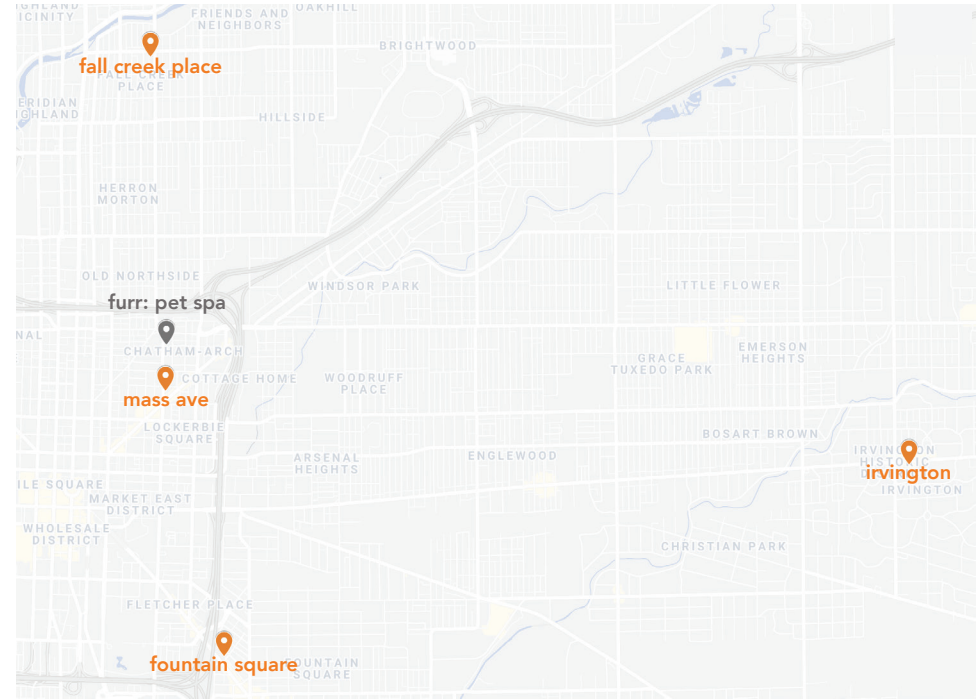

mass ave

Located off of Mass Ave
625 N East St
Indianapolis, IN 46202
317-396-0056

massave@citywayanimalclinics.com

fountain square

Located at Virginia + Grove
880 Virginia Ave
Indianapolis, IN 46203
317-982-5947

fountainsquare@citywayanimalclinics.com

irvington

Located on Washington St in Irvington
5541 E Washington St
Indianapolis, IN 46219
317-785-3260

irvington@citywayanimalclinics.com

Located off of Mass Ave
909 N East St
Indianapolis, IN 46202
317-737-25 02
info@furrpetspa.com

Five convenient locations in Indianapolis!
citywayanimalclinics.com

fall creek place

Located at 25th + Central
2442 N Central Ave, Suite A
Indianapolis, IN 46205
317-854-7447

fallcreekplace@citywayanimalclinics.com